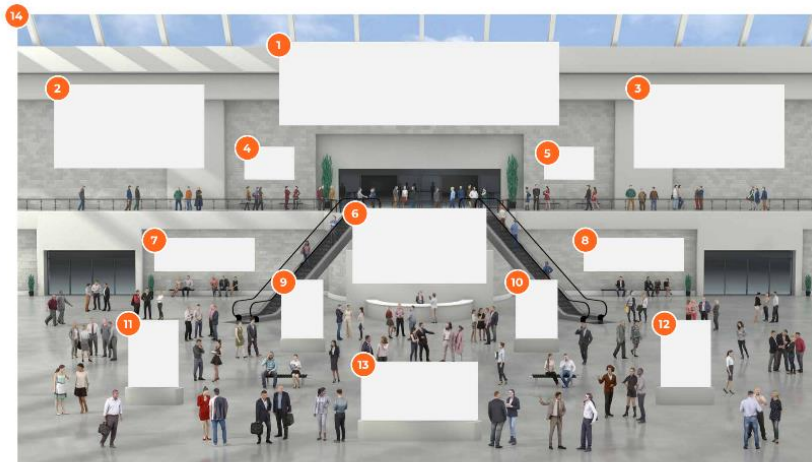

Lobby #1 - Standard

(static image)

- Not all banner images are required. You may choose which panels to include or not include.
- It is important that the images are sized and numbered exactly as specified in the table below. Please note that "animated" GIF files* are not supported.
- Maximum video file size is 250 MB**.
- All images need to be uploaded through eShow's CMS (Admin), or you may choose to send them (all in a single ZIP file) to your Event Services specialist.

panel #	width (px)	height (px)	supported content type	image rotation	supported file format(s)
1	670	200	image	up to 5	JPG, PNG
2-3	360	200	image	up to 5	JPG, PNG, *GIF
4-5	120	80	image	up to 5	JPG, PNG, *GIF
6	320	180	image, **video	not available	JPG, PNG, *GIF, MP4
7-8	240	80	image	up to 5	JPG, PNG, *GIF
9-10	100	140	image	up to 5	JPG, PNG, *GIF
11-12	120	160	image	up to 5	JPG, PNG, *GIF
13	280	140	image	up to 5	JPG, PNG, *GIF
14	1920	1080	background image	not available	JPG

SOLD

$750

$250

$1,250

$500

$350

$500

$600